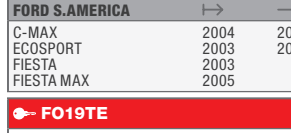

For/Per/Für/Pour/Para:

FORD S.AMERICA	→	→
C-MAX	2004	2007
ECOSPORT	2003	2012
FIESTA	2003	
FIESTA MAX	2005	

FO19TE	→	→